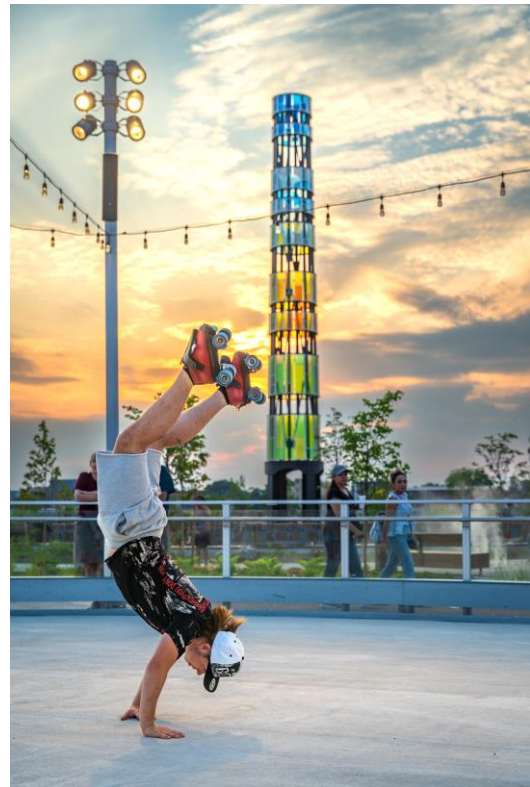

**METROPARKS
TOLEDO**

Glass City Riverwalk

5100 West Central
Toledo, OH 43615-2106
419-407-9700
MetroparksToledo.com

**METROPARKS
TOLEDO**

Accessible recreation in all seasons

5100 West Central
Toledo, OH 43615-2106
419-407-9700
MetroparksToledo.com